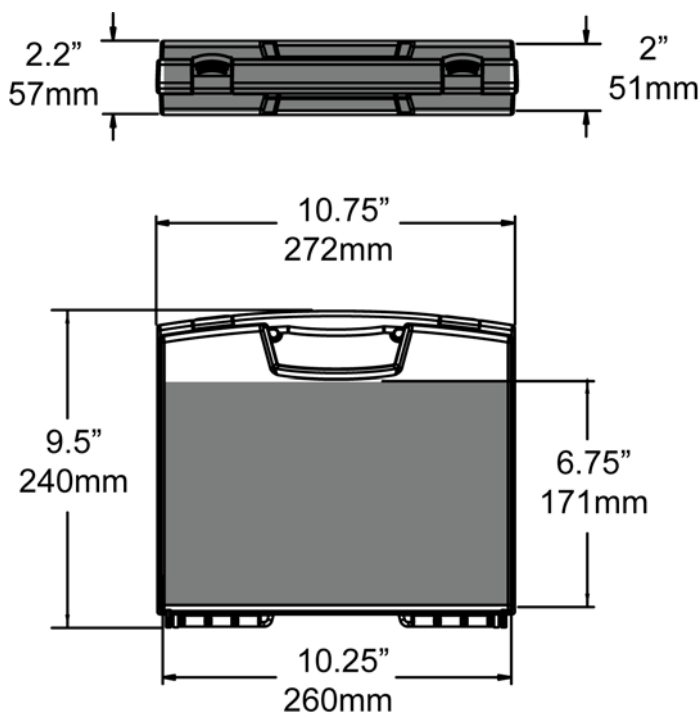

644mezzo-kitcase

light duty

> TECHNICAL SPECIFICATIONS

material :	polypropylene
unit weight (no foam) :	0.83 lbs (0.38 kg)
qty per pack :	36
pack weight (no foam) :	31 lbs (17.2 kg)
airline carry-on :	yes
watertight :	no
warranty :	manufacturing defects
wheels :	no

> CASE DIMENSIONS

interior :	10.25" x 6.75" x 2" (260x 171 x 51 mm)
exterior :	10.75" x 9.5" x 2.2" (272 x 240 x 57 mm)

>> COLORS

>> CASE DIMENSIONS

>> STANDARD FEATURES

> integrated handle

> snap-on nylon latches