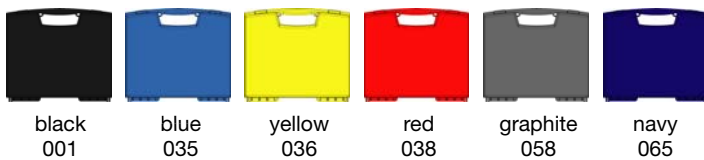

644mezzo-kitcase

light duty

> TECHNICAL SPECIFICATIONS

material :	polypropylene
unit weight (no foam) :	0.83 lbs (0.38 kg)
qty per pack :	36
pack weight (no foam) :	31 lbs (17.2 kg)
airline carry-on :	yes
watertight :	no
warranty :	manufacturing defects
wheels :	no

> CASE DIMENSIONS

interior :	10.25" x 6.75" x 2" (260x 171 x 51 mm)
exterior :	10.75" x 9.5" x 2.2" (272 x 240 x 57 mm)

>> COLORS

>> CASE DIMENSIONS

>> STANDARD FEATURES

> integrated handle

> snap-on nylon latches

> padlockable

>> AVAILABLE OPTIONS

> pick and pluck foam

Made of 1.8 lbs polyurethane foam, these three-piece sets of customizable foam inserts include a pre-scored 'pick and pluck' layer.

> custom die cut foam