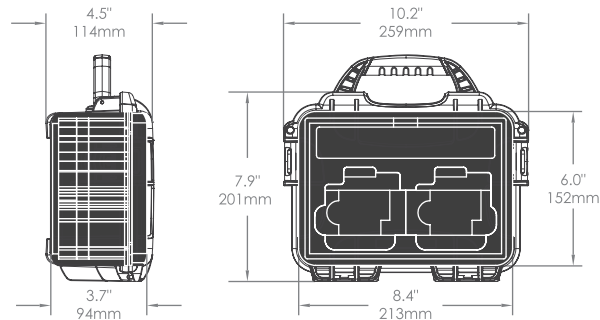

Weight (with foam) | Poids (avec la mousse) | Peso (con espuma)

1.8 lbs | 0.8 kg

Available colors | Couleurs disponibles | Colores disponibles

Black
Noir
Negro

Blue
Bleu
Azul

Graphite
Graphite
Grafito

Lime
Lime
Lima

Olive
Olive
Oliva

Orange
Orange
Naranja

Red
Rouge
Rojo

Silver
Argent
Plata

Yellow
Jaune
Amarillo